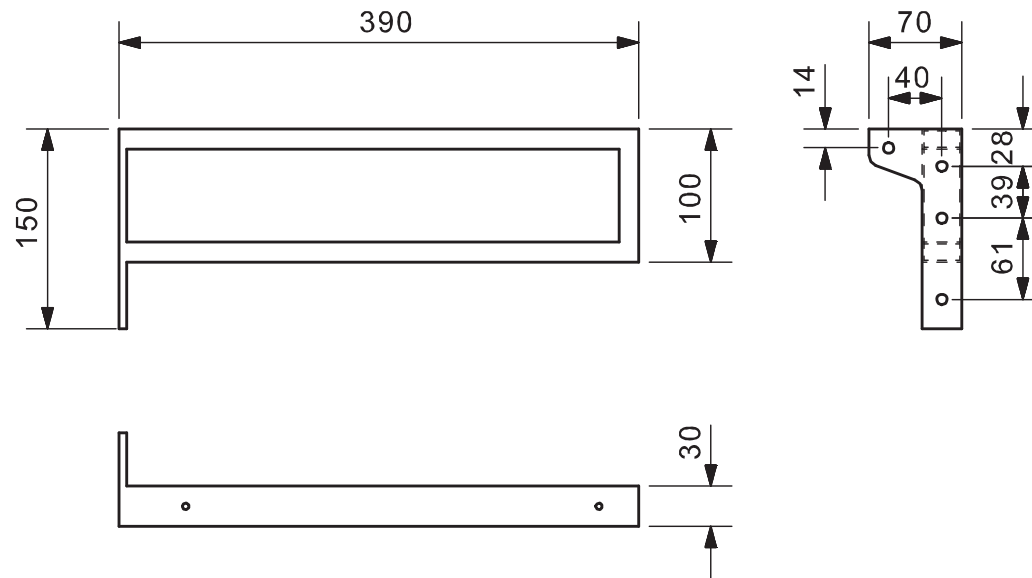

## support

940-0001-01 / towel rail support 390L

eumar  
www.eumar.ee/199

---

---

**Price is for base-model and does not include functional openings, accessories and customizations.** / Der Preis bezieht sich ausschließlich auf das Standard Modell. Nicht beinhaltet sind Öffnungen, Zubehörteile und Maßanfertigungen / *Prix indiqués pour les modèles de base, n'inclus pas les options, ouvertures, accessoires ni adaptations.*

All drawings contain necessary measurements, which are subject to standard tolerances. They are stated in mm and are non-binding. Exact measurements, in particular of customized products, can only be taken from the finished product. Information about tolerances can be found in our General Terms and Conditions (GTC) - [www.eumar.ee/gtc](http://www.eumar.ee/gtc). In the interests of technical progress we reserve the right to introduce technical modifications.